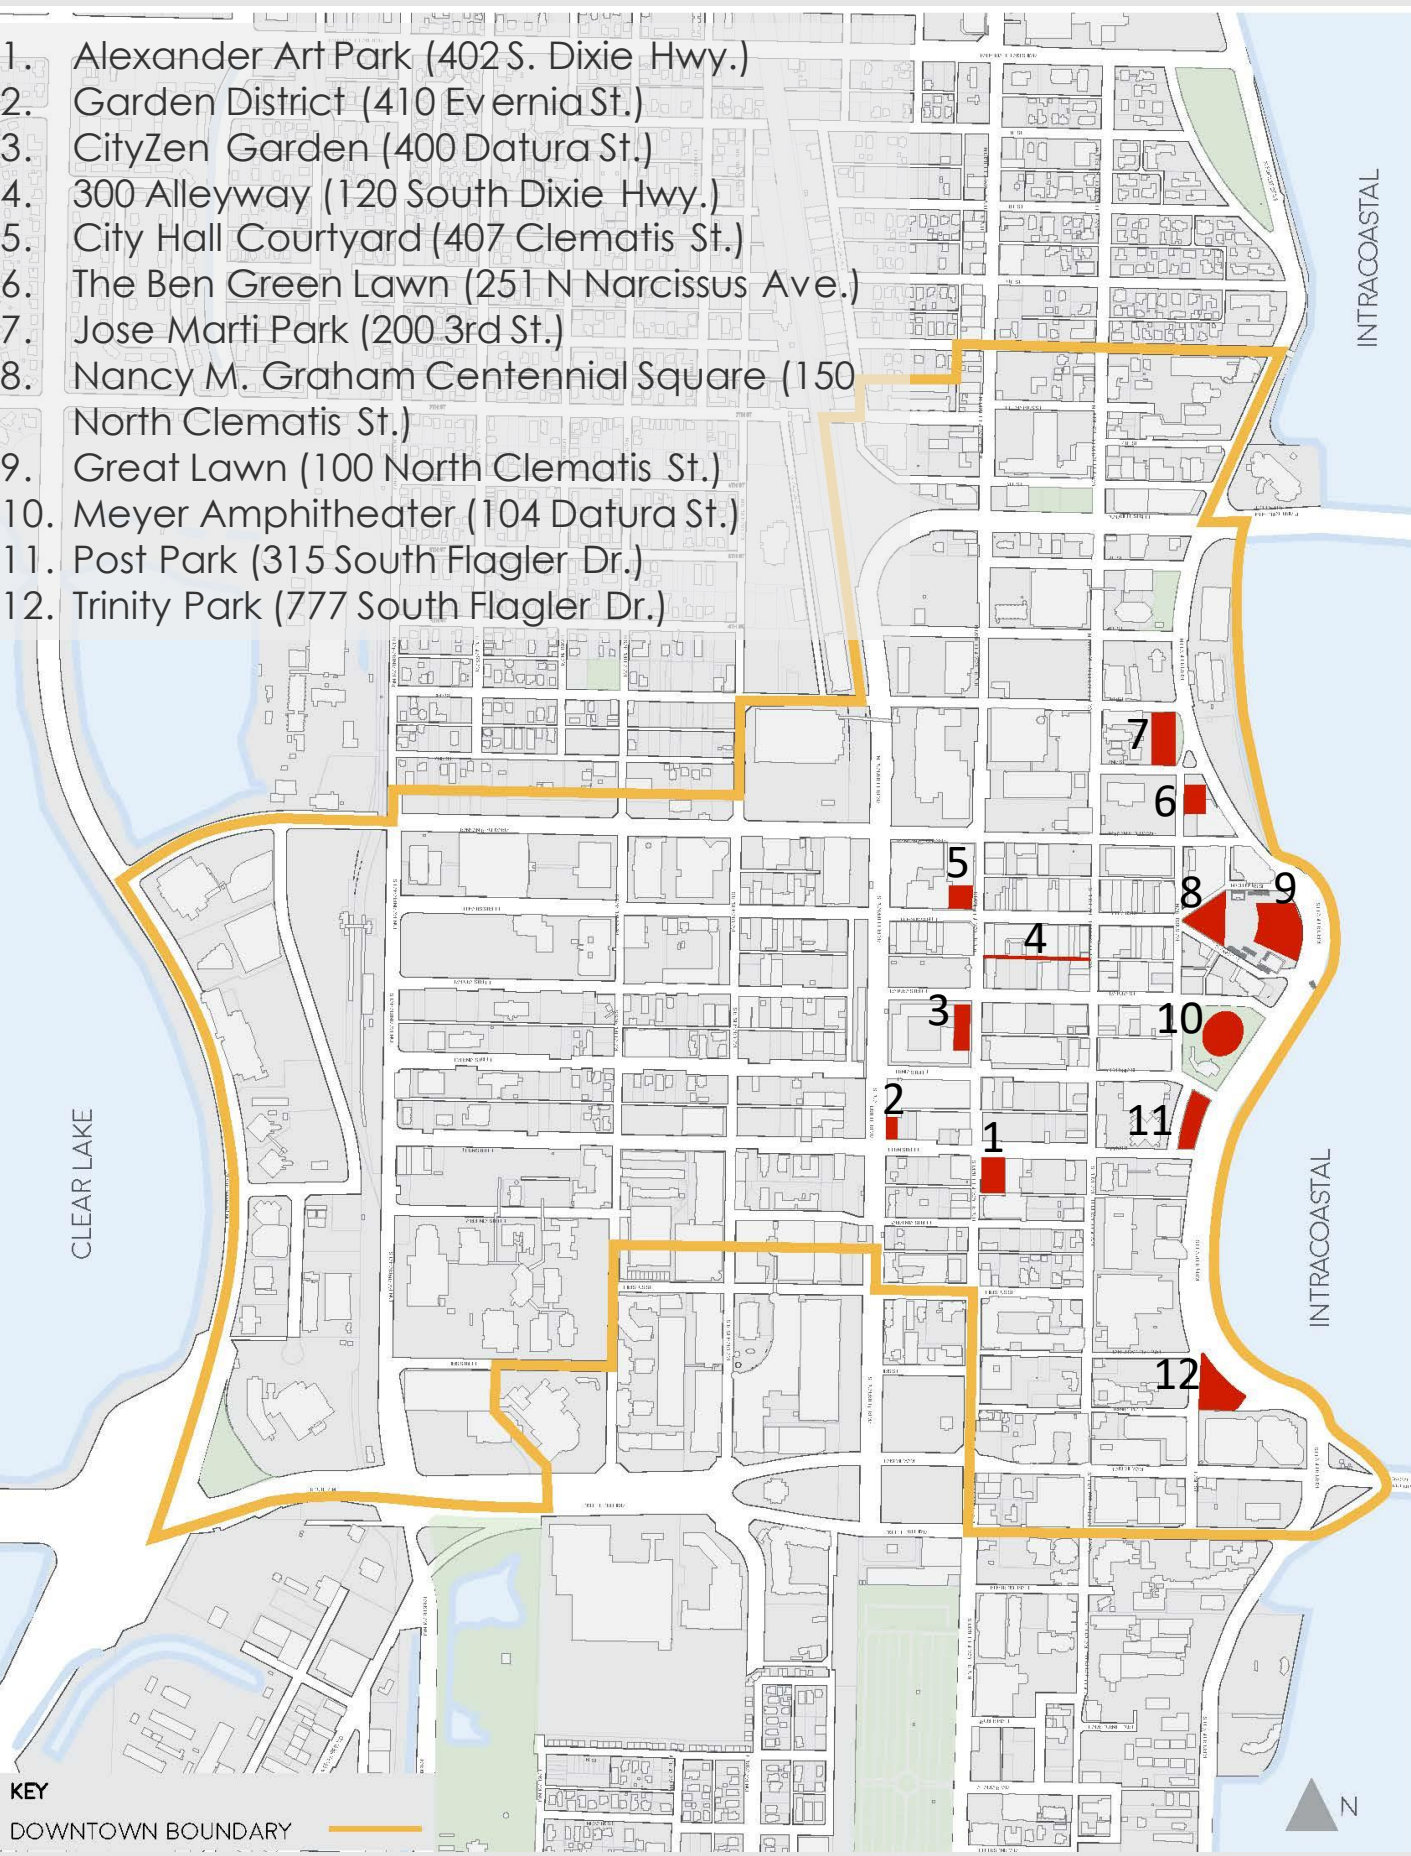

1. Alexander Art Park (402 S. Dixie Hwy.)
2. Garden District (410 Ev ernia St.)
3. CityZen Garden (400 Datura St.)
4. 300 Alleyway (120 South Dixie Hwy.)
5. City Hall Courtyard (407 Clematis St.)
6. The Ben Green Lawn (251 N Narcissus Ave.)
7. Jose Marti Park (200 3rd St.)
8. Nancy M. Graham Centennial Square (150 North Clematis St.)
9. Great Lawn (100 North Clematis St.)
10. Meyer Amphitheater (104 Datura St.)
11. Post Park (315 South Flagler Dr.)
12. Trinity Park (777 South Flagler Dr.)

KEY
 DOWNTOWN BOUNDARY