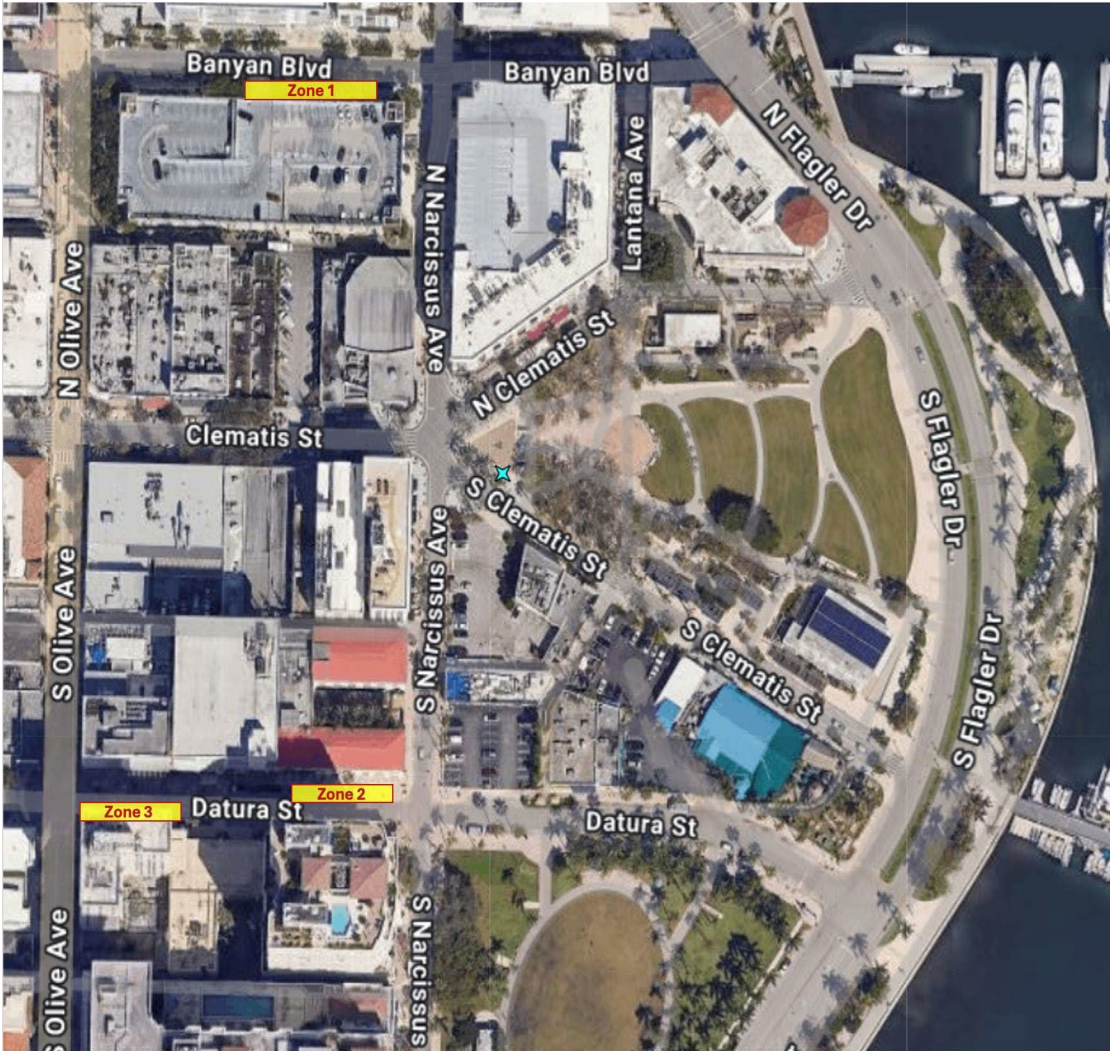

Downtown Delivery Zones

March 25th – 29th

600 Banyan Boulevard – West Palm Beach, Florida 33401

Main 561.822.1900
Records 561.822.1880 Fax 561.822.1892 Investigations 561.822.1700 Fax 561.822.1704
wpb.org/police